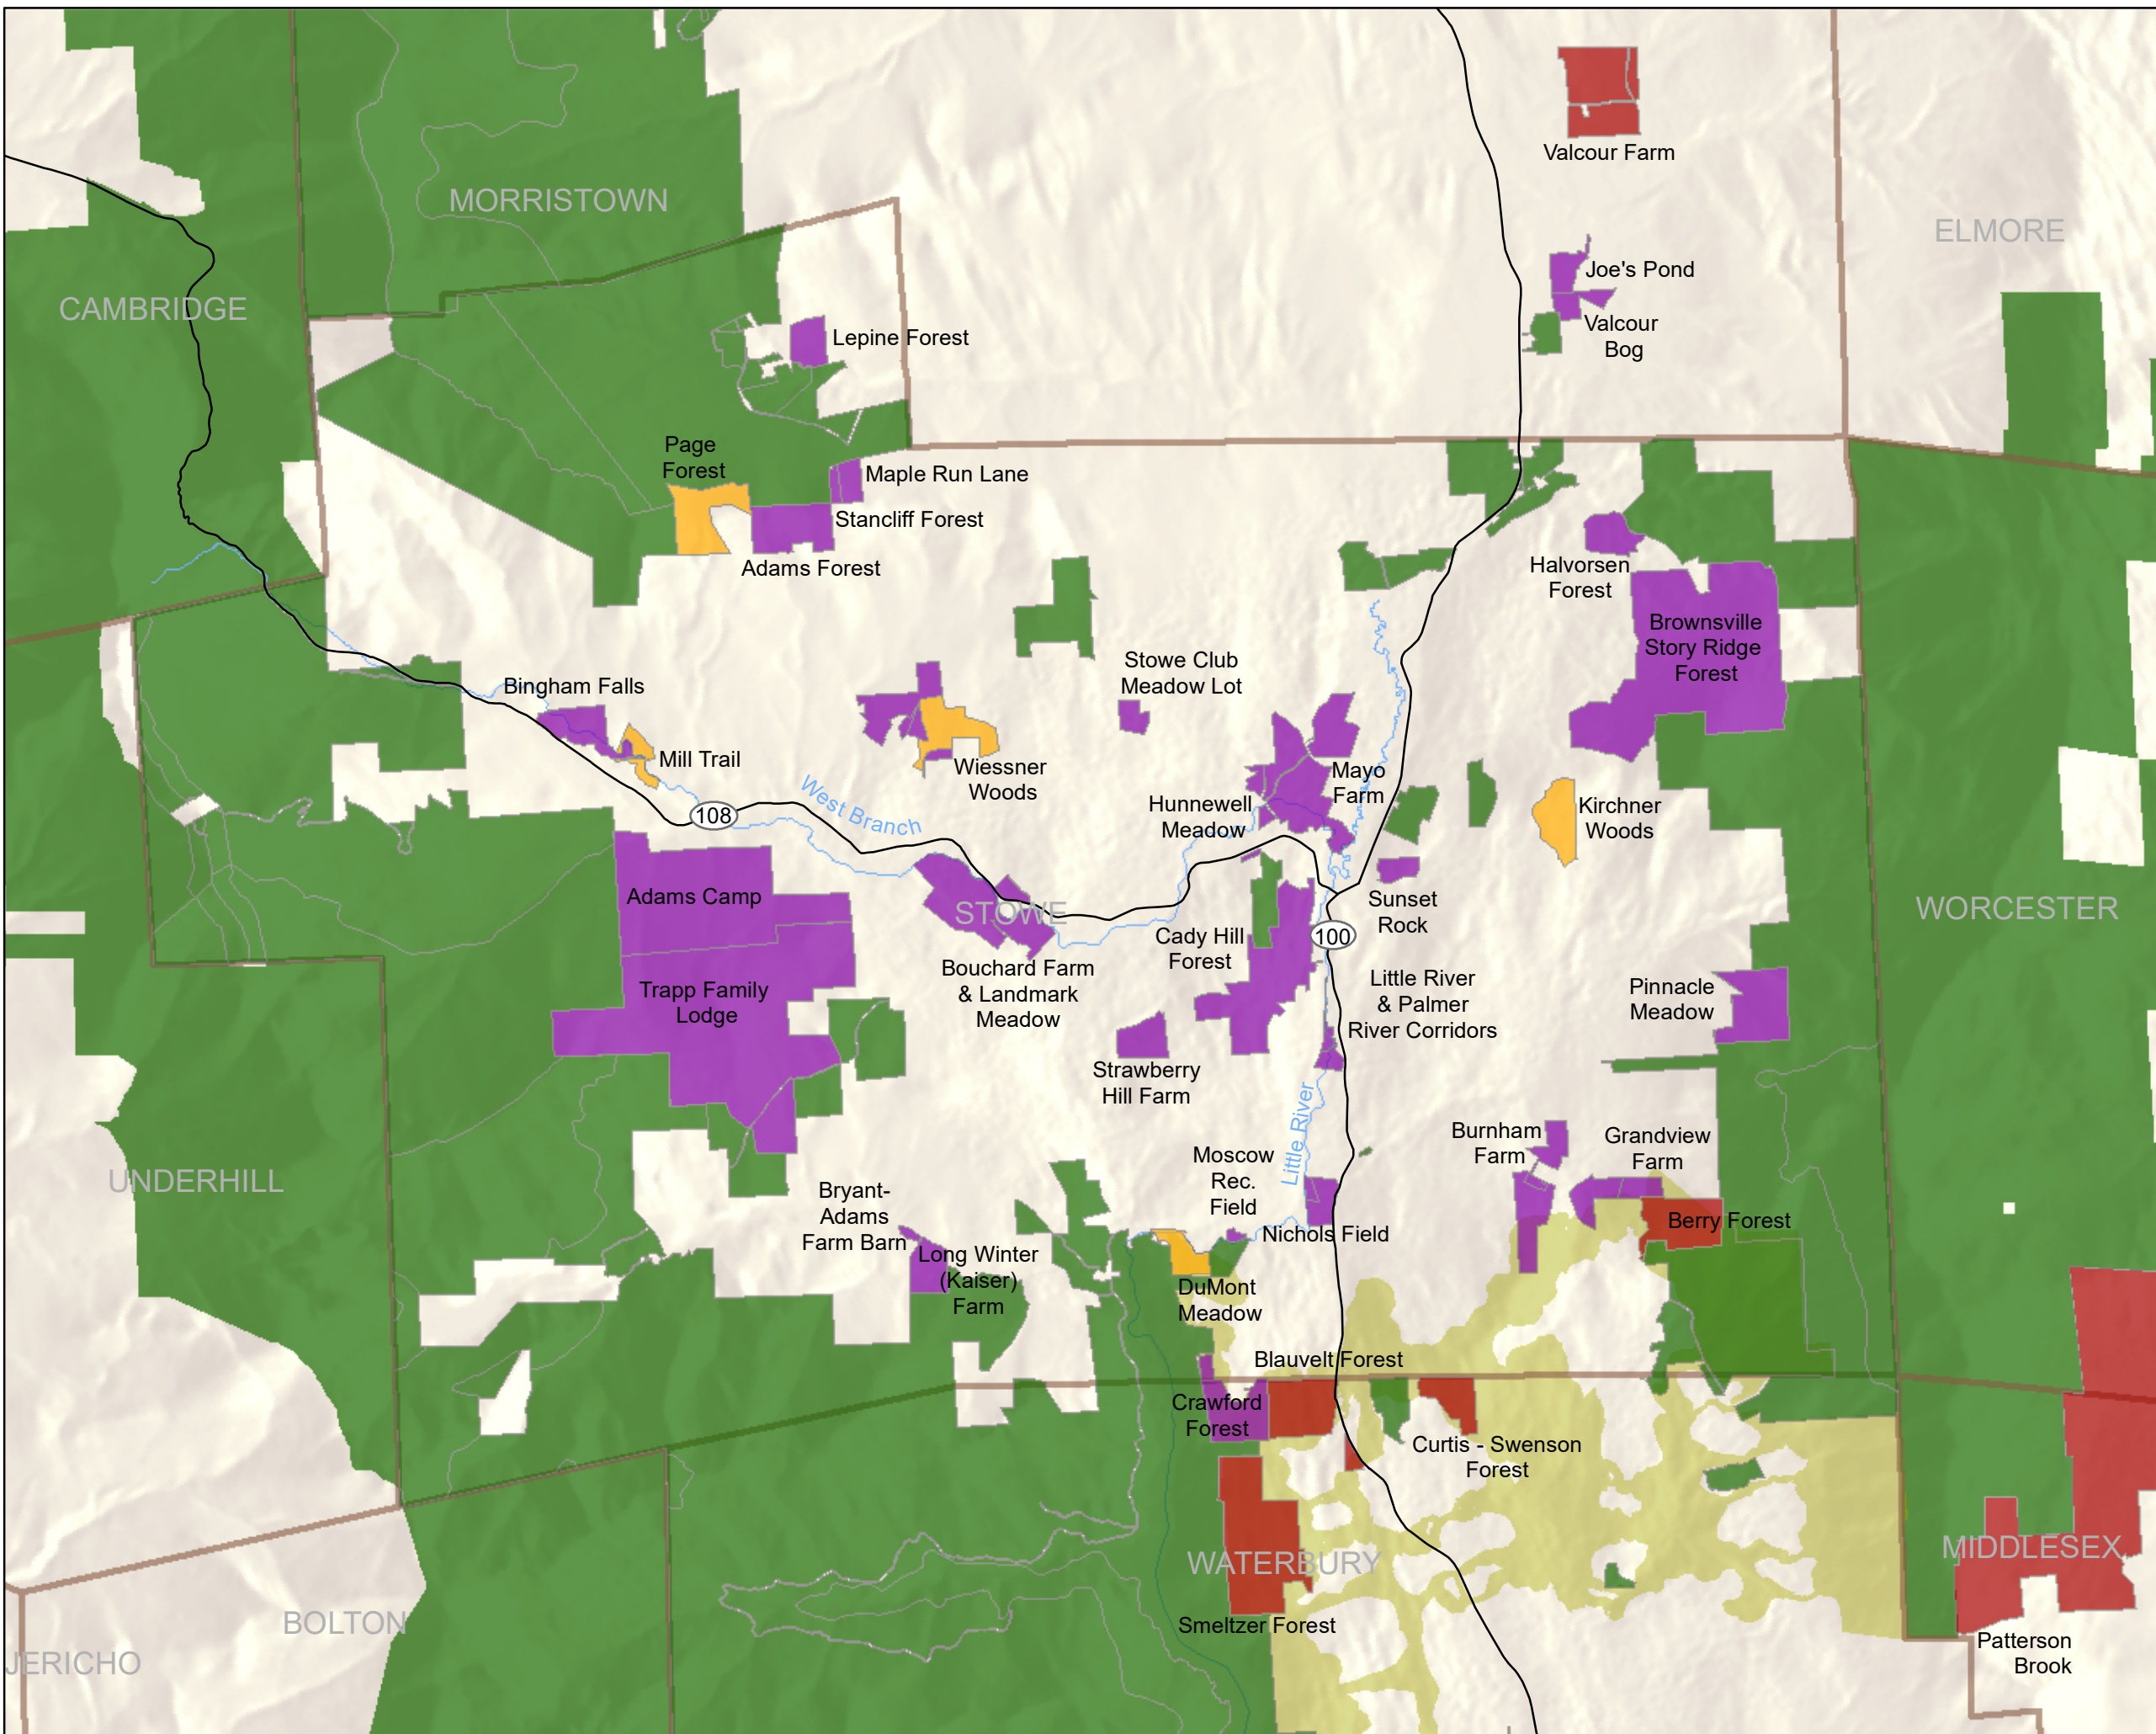

Stowe Land Trust Protected Lands

Conserved and Public Lands

- SLT Owned
- SLT Easement or Interest
- SLT Supported
- Other Public or Conserved Land
- Town Boundary
- Shutesville Hill Wildlife Corridor Priority Area

Map created by Elisabeth Fenn
 Stowe Land Trust
info@stowelandtrust.org | 802.253.7221
www.stowelandtrust.org
 Date: 4/19/2021
 Data Sources: VCGI, Lamoille County Regional Planning District, Town of Stowe, Stowe Land Trust
 THIS MAP IS NOT A SURVEY

0 1 2 Miles

1:68,448