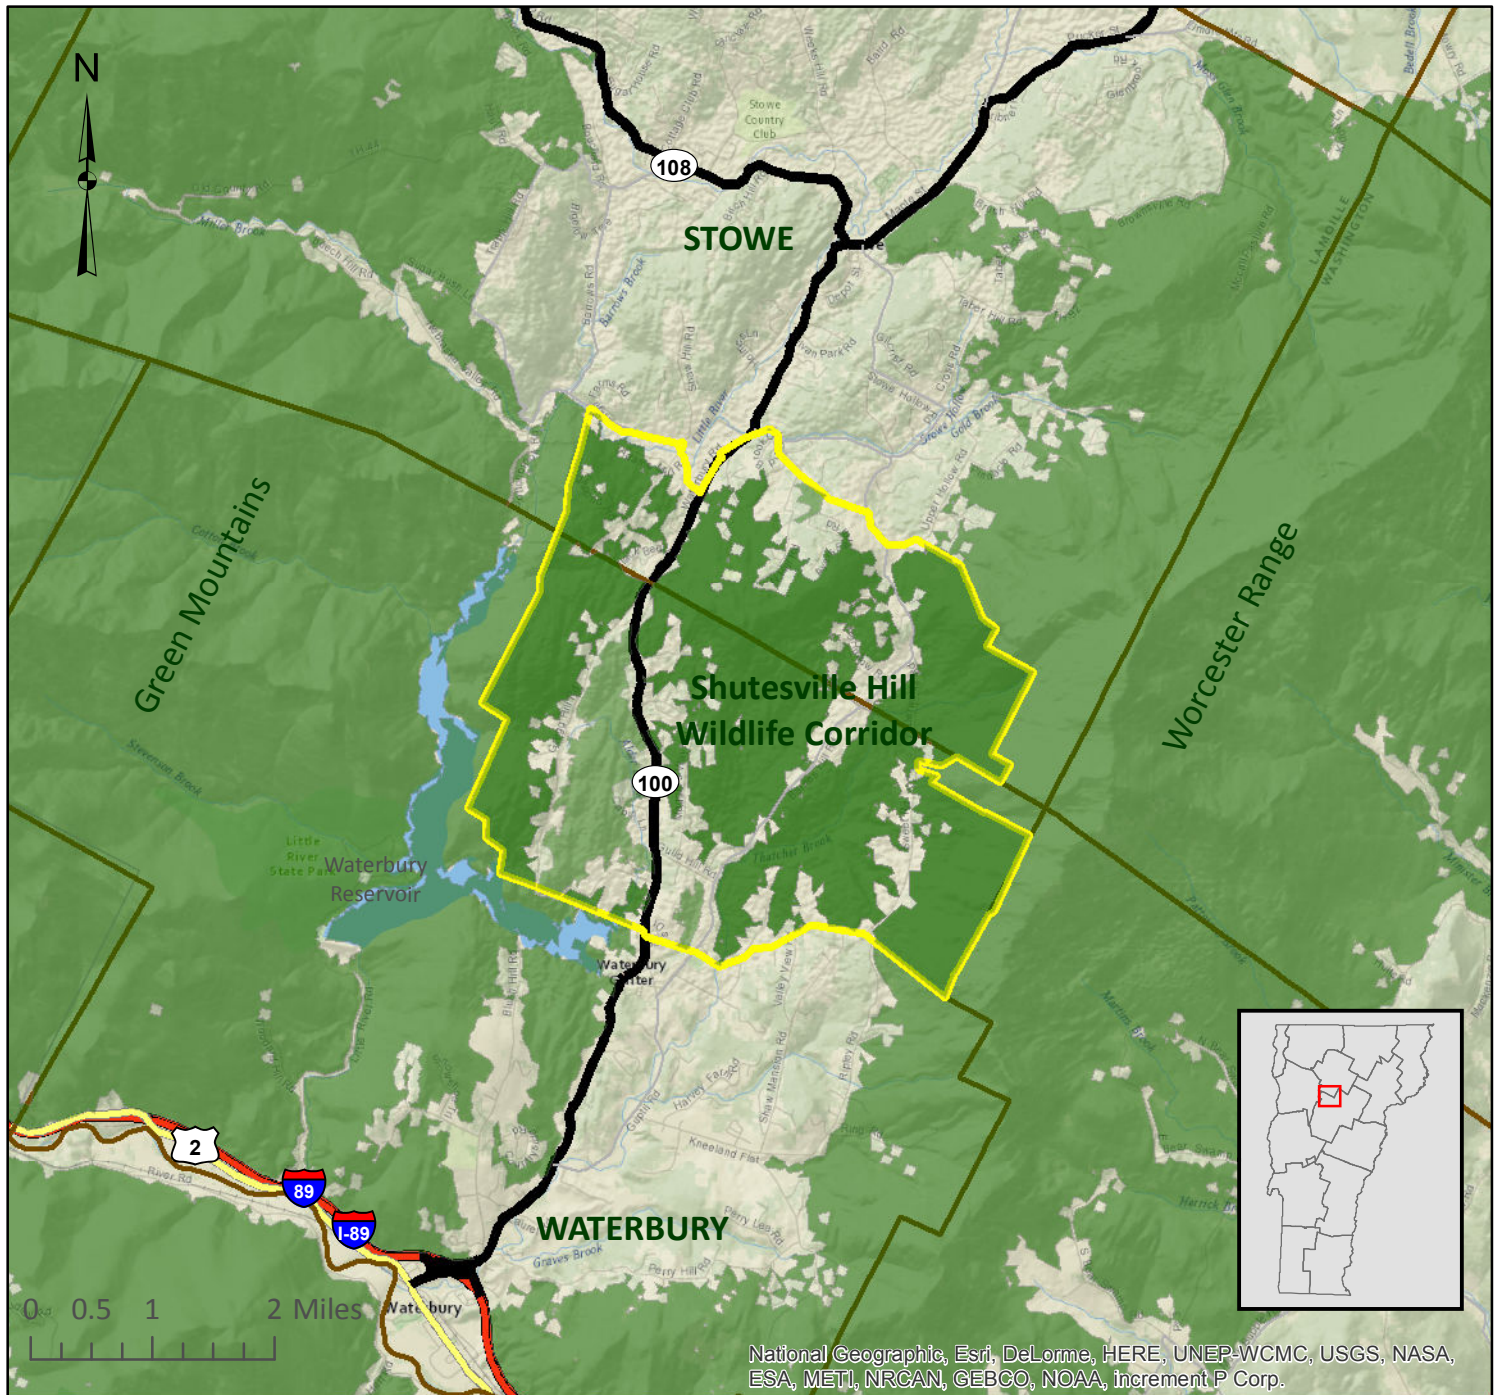

# SHUTESVILLE HILL WILDLIFE CORRIDOR

-  Shutesville Hill Wildlife Corridor
-  VT Highest Priority Forest Blocks
-  Town Boundary

For more information on the Shutesville Hill Wildlife Corridor, visit [stayingconnectedinitiative.org/shutesville](http://stayingconnectedinitiative.org/shutesville) or contact Bob Heiser, Vermont Land Trust at (802) 861-6404 or [bheiser@vlt.org](mailto:bheiser@vlt.org)

Map created by Kristen Sharpless, Stowe Land Trust

Date: 8/9/2017; Data: Town of Stowe, Stowe Land Trust, State of Vermont THIS MAP IS NOT A SURVEY